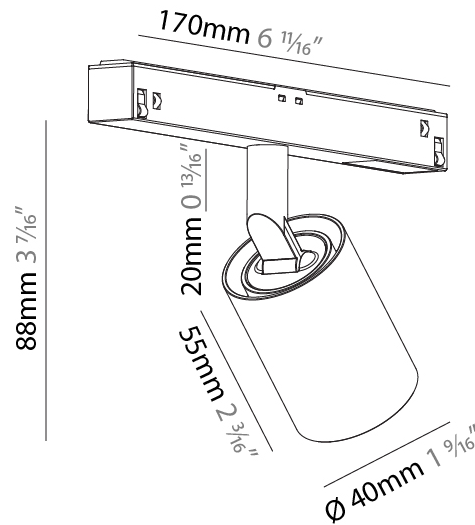

1. To build a product code in our configurator select the specify button on the base model # product page
2. To build a manual product code on this datasheet choose from the options listed below in blue font and add the suffix to the base model #

GENERAL

Series: Centriq
Subseries: Centriq for Clicktrack
Brand: Prolicht
Division: Architectural
Mounting Type: Track
Mounting Location: Ceiling
Subcategory: Spots

PHYSICAL

Shape: Cylinder
Diameter (mm): 40
Diameter (in): 1 9/16
Length (mm): 170
Length (in): 6 1/4
Height (mm): 88
Height (in): 3 7/16
Light Distribution: Adjustable / Direct
Fixture Finish: SSR / BKV / CWI / CRY / HAB / LAG / UFT / ITA / RUA / RUR / MIC / FTG / MYG / TWT / LOD / PUS / FRO / FUP / KIA / POP / BLS / SPG / MEY / GOH / GUM / CHC / COM / ABZ / JAG / OBR / MOS / ROR
Fixture Material: Aluminum

ELECTRICAL

Lamp Type: LED (Zhaga Standard)
Input Wattage (W): 6
Total Output Wattage (W): 5.4
Dimming: Non-Dimmable
Driver Included: No
Driver Location: Remote
Driver Type: Constant Voltage - Universal
Driver Class: Class 2
Input Voltage (V): 48
Constant Current (MA): 490
Upon Request: 0-10Vdc dimming / DALI dimming

LED

Number of LEDs: 1
Color Temperature (°K): 2700 / 3000 / 4000
Max. Delivered Lumen (lm): 360 / 390 / 420
CRI: >90 CRI

OPTICAL

Reflector°: 10
Adjustability: Rotational 360°; Tilt 90° (±45°)

RATINGS AND CERTIFICATIONS

Certified By: Certified for North American Standards
IP rating: IP20