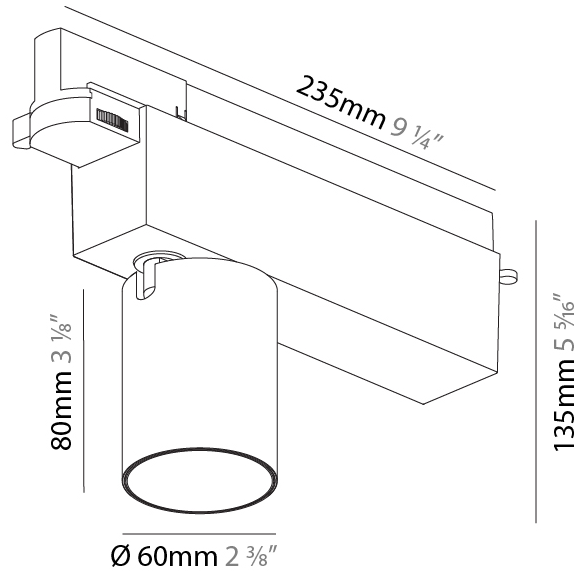

Series: Centriq
Subseries: Centriq 60
Brand: Prolicht
Division: Architectural
Mounting Type: Track
Mounting Location: Ceiling
Subcategory: Spots

PHYSICAL

Shape: Cylinder
Diameter (mm): 60
Diameter (in): 2 3/8
Length (mm): 235
Length (in): 9 1/4
Height (mm): 135
Height (in): 5 5/16
Light Distribution: Adjustable / Direct
Weight (kg): 0.897
Weight (lbs): 1.977
Installation Requirement: Track or profile system
Fixture Finish: SSR / BKV / CWI / CRY / HAB / LAG / UFT / ITA / RUA / RUR / MIC / FTG / MYG / TWT / LOD / PUS / FRO / FUP / KIA / POP / BLS / SPG / MEY / GOH / GUM / CHC / COM / ABZ / JAG / OBR / MOS / ROR
Fixture Material: Aluminum

ELECTRICAL

Lamp Type: LED (Zhaga Standard)
Input Wattage (W): 14
Total Output Wattage (W): 12.5
Dimming: Tri-Mode (Non-Dimming and Phase Dimming (120Vac only) and 0-10V Dimming)
Driver Included: Yes
Driver Location: Integrated
Driver Type: Constant Current - Universal
Driver Class: Class 2
Input Voltage (V): 120 - 277
Constant Current (MA): 350

LED

Number of LEDs: 1
Color Temperature (°K): 2700 / 3000 / 3500 / 4000
Max. Delivered Lumen (lm): 940 / 980 / 1029 / 1050
Nominal Lumen (lm): 1386 / 1438 / 1511 / 1542
CRI: >90 CRI
Lamp Life (hrs): 50000
Upon Request: Special Color Temperature Special Led

OPTICAL

Reflector: 20 / 40 / 60
Adjustability: Rotational 340°; Tilt 90°
Upon Request: Special Beam Angles

RATINGS AND CERTIFICATIONS

Certified By: Certified for North American Standards
IP rating: IP20