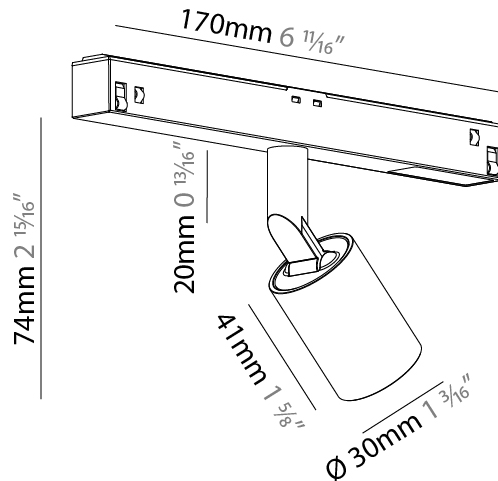

1. To build a product code in our configurator select the specify button on the base model # product page
2. To build a manual product code on this datasheet choose from the options listed below in blue font and add the suffix to the base model #

GENERAL

Series: Centriq
Subseries: Centriq for Clicktrack
Brand: Prolicht
Division: Architectural
Mounting Type: Track
Mounting Location: Ceiling
Subcategory: Spots

PHYSICAL

Shape: Cylinder
Diameter (mm): 30
Diameter (in): 1 ³/₁₆
Length (mm): 170
Length (in): 6 ¹⁵/₁₆
Height (mm): 74
Height (in): 2 ¹⁵/₁₆
Light Distribution: Adjustable / Direct
Fixture Finish: SSR / BKV / CWI / CRY / HAB / LAG / UFT / ITA / RUA / RUR / MIC / FTG / MYG / TWT / LOD / PUS / FRO / FUP / KIA / POP / BLS / SPG / MEY / GOH / GUM / CHC / COM / ABZ / JAG / OBR / MOS / ROR
Fixture Material: Aluminum

ELECTRICAL

Lamp Type: LED (Zhaga Standard)
Input Wattage (W): 4
Total Output Wattage (W): 3.6
Dimming: Non-Dimmable
Driver Included: No
Driver Location: Remote
Driver Type: Constant Voltage - Universal
Driver Class: Class 2
Input Voltage (V): 48
Constant Current (MA): 340
Upon Request: 0-10Vdc dimming / DALI dimming

LED

Number of LEDs: 1
Color Temperature (°K): 2700 / 3000 / 4000
Max. Delivered Lumen (lm): 260 / 270 / 290
CRI: >90 CRI

OPTICAL

Optic°: 24 / 32
Adjustability: Rotational 360°; Tilt 90° (±45°)

RATINGS AND CERTIFICATIONS

Certified By: Certified for North American Standards
IP rating: IP20