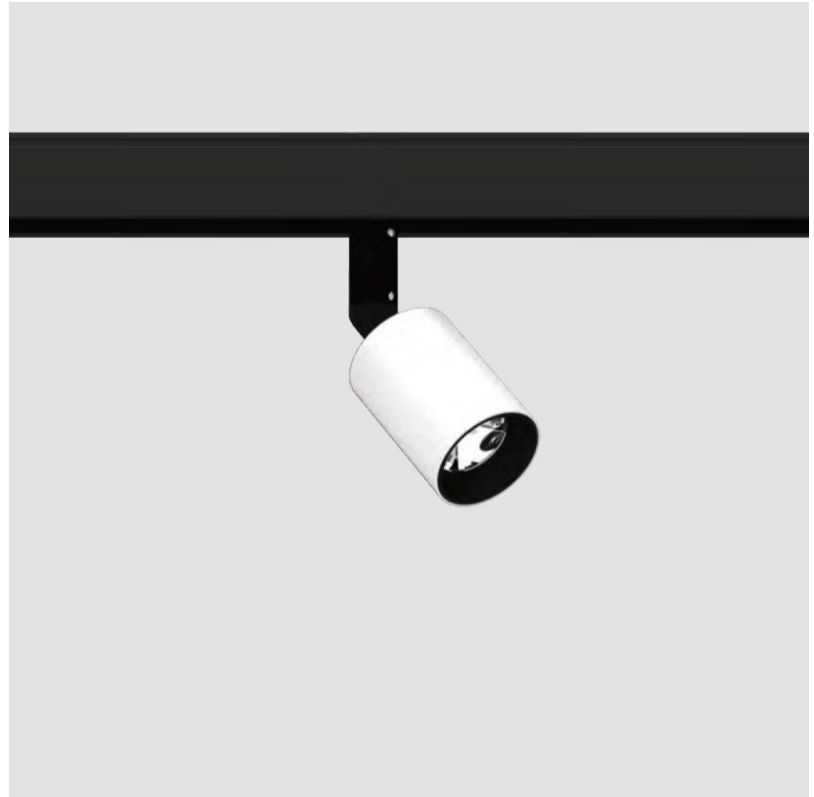

1. To build a product code in our configurator select the specify button on the base model # product page
2. To build a manual product code on this datasheet choose from the options listed below in blue font and add the suffix to the base model #

GENERAL

Series: Centriq
Subseries: Centriq for Clicktrack
Brand: Prolicht
Division: Architectural
Mounting Type: Track
Mounting Location: Ceiling
Subcategory: Spots

PHYSICAL

Shape: Cylinder
Diameter (mm): 30
Diameter (in): 1 ³/₁₆
Length (mm): 170
Length (in): 6 ¹⁵/₁₆
Height (mm): 74
Height (in): 2 ¹⁵/₁₆
Light Distribution: Adjustable / Direct
Fixture Finish: SSR / BKV / CWI / CRY / HAB / LAG / UFT / ITA / RUA / RUR / MIC / FTG / MYG / TWT / LOD / PUS / FRO / FUP / KIA / POP / BLS / SPG / MEY / GOH / GUM / CHC / COM / ABZ / JAG / OBR / MOS / ROR
Fixture Material: Aluminum

ELECTRICAL

Lamp Type: LED (Zhaga Standard)
Input Wattage (W): 4
Total Output Wattage (W): 3.6
Dimming: Non-Dimmable
Driver Included: No
Driver Location: Remote
Driver Type: Constant Voltage - Universal
Driver Class: Class 2
Input Voltage (V): 48
Constant Current (MA): 340
Upon Request: 0-10Vdc dimming / DALI dimming

LED

Number of LEDs: 1
Color Temperature (°K): 2700 / 3000 / 4000
Max. Delivered Lumen (lm): 260 / 270 / 290
CRI: >90 CRI

OPTICAL

Optic°: 24 / 32
Adjustability: Rotational 360°; Tilt 90° (±45°)

RATINGS AND CERTIFICATIONS

Certified By: Certified for North American Standards
IP rating: IP20