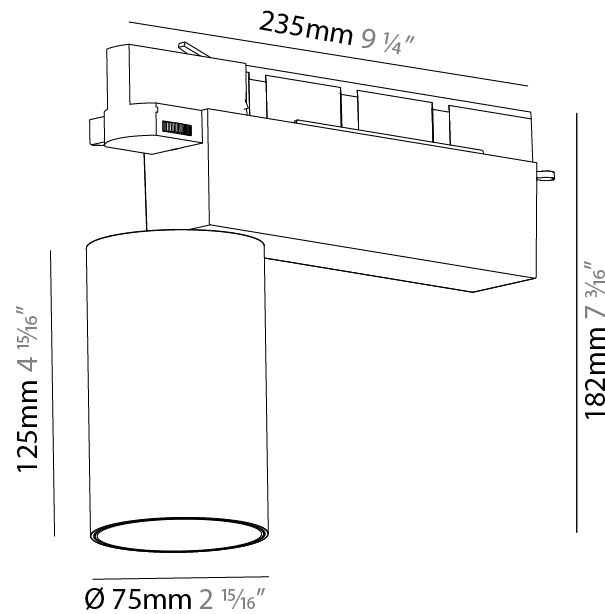

GENERAL

Series: Centriq
Subseries: Centriq 75
Brand: Prolicht
Division: Architectural
Mounting Type: Track
Mounting Location: Ceiling
Subcategory: Spots

PHYSICAL

Shape: Cylinder
Diameter (mm): 75
Diameter (in): 2 ¹⁵/₁₆
Length (mm): 235
Length (in): 9 ¹/₄
Height (mm): 125
Height (in): 4 ¹⁵/₁₆
Light Distribution: Adjustable / Direct
Weight (kg): 1.099
Weight (lbs): 2 7/16
Fixture Finish: SSR / BKV / CWI / CRY / HAB / LAG / UFT / ITA / RUA / RUR / MIC / FTG / MYG / TWT / LOD / PUS / FRO / FUP / KIA / POP / BLS / SPG / MEY / GOH / GUM / CHC / COM / ABZ / JAG / OBR / MOS / ROR
Fixture Material: Aluminum

ELECTRICAL

Lamp Type: LED (Zhaga Standard)
Input Wattage (W): 12 / 15
Total Output Wattage (W): 10.8 / 13.5
Dimming: Tri-Mode (Non-Dimming and Phase Dimming (120Vac only) and 0-10V Dimming)
Driver Included: Yes
Driver Location: Integrated
Driver Type: Constant Current - Universal
Driver Class: Class 2
Input Voltage (V): 120 - 277
Constant Current (MA): 350

LED

Number of LEDs: 1
Color Temperature (°K): 2700 / 3000 / 3500 / 4000
Max. Delivered Lumen (lm): 870 / 970 / 1039 / 1060
Nominal Lumen (lm): 960 / 1070 / 1156 / 1180
CRI: >90 CRI
Lamp Life (hrs): 50000
Upon Request: Special Color Temperature Special Led

OPTICAL

Beam Angle: 10
Adjustability: Rotational 340°; Tilt 90°
Upon Request: Special Beam Angles

RATINGS AND CERTIFICATIONS

Certified By: Certified for North American Standards
IP rating: IP20