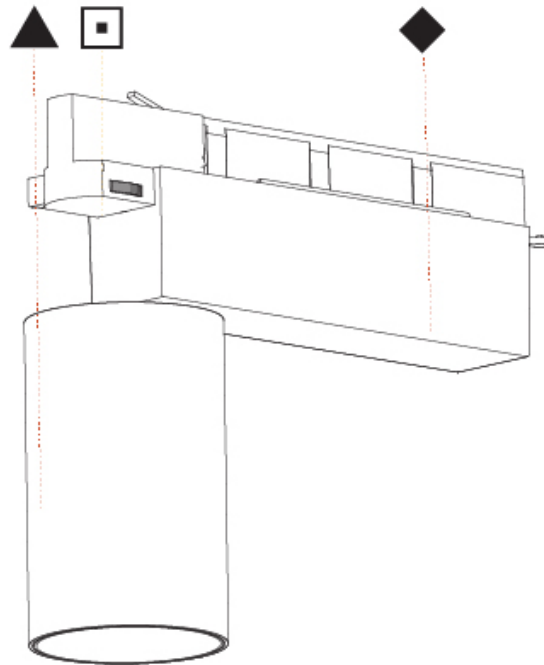

CENTRIQ 75 TRACK

A3T116-

PROJECT _____

TYPE _____

SPECIFIER _____

QUANTITY _____

DATE _____

A