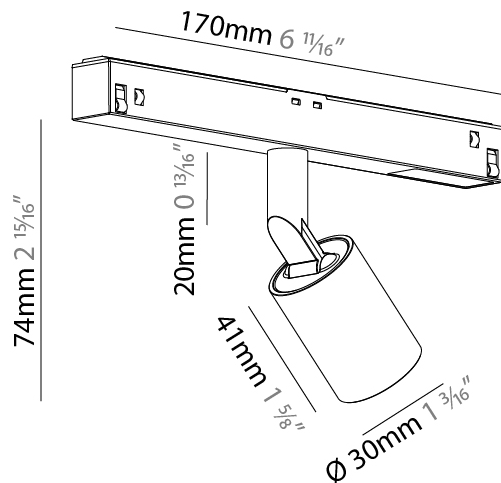

1. To build a product code in our configurator select the specify button on the base model # product page
2. To build a manual product code on this datasheet choose from the options listed below in blue font and add the suffix to the base model #

GENERAL

Series: Centriq
Subseries: Centriq for Clicktrack
Brand: Prolicht
Division: Architectural
Mounting Type: Track
Mounting Location: Ceiling
Subcategory: Spots

PHYSICAL

Shape: Cylinder
Diameter (mm): 40
Diameter (in): 1 5/16
Length (mm): 170
Length (in): 6 11/16
Height (mm): 88
Height (in): 3 7/16
Light Distribution: Adjustable / Direct
Fixture Finish: SSR / BKV / CWI / CRY / HAB / LAG / UFT / ITA / RUA / RUR / MIC / FTG / MYG / TWT / LOD / PUS / FRO / FUP / KIA / POP / BLS / SPG / MEY / GOH / GUM / CHC / COM / ABZ / JAG / OBR / MOS / ROR
Fixture Material: Aluminum

ELECTRICAL

Lamp Type: LED (Zhaga Standard)
Input Wattage (W): 6
Total Output Wattage (W): 5.4
Dimming: Non-Dimmable
Driver Included: No
Driver Location: Remote
Driver Type: Constant Voltage - Universal
Driver Class: Class 2
Input Voltage (V): 48
Constant Current (MA): 340
Upon Request: 0-10Vdc dimming / DALI dimming

LED

Number of LEDs: 1
Color Temperature (°K): 2700 / 3000 / 4000
Max. Delivered Lumen (lm): 494 / 519 / 526
CRI: >90 CRI

OPTICAL

Reflector°: 20 / 40 / 50
Optic°: 31 / 36
Adjustability: Rotational 360°; Tilt 90° (±45°)

RATINGS AND CERTIFICATIONS

Certified By: Certified for North American Standards
IP rating: IP20