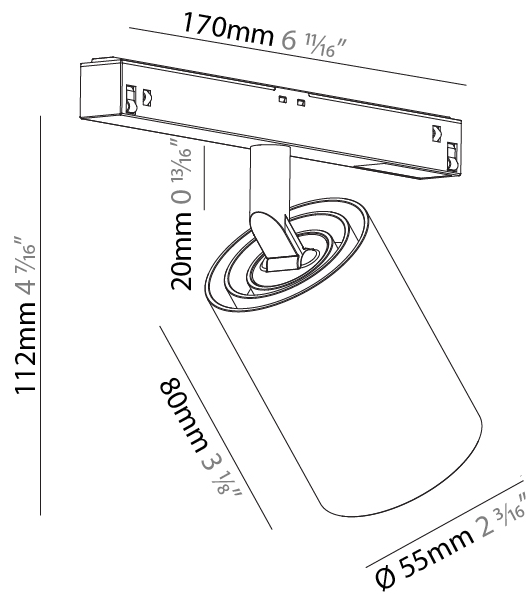

1. To build a product code in our configurator select the specify button on the base model # product page
2. To build a manual product code on this datasheet choose from the options listed below in blue font and add the suffix to the base model #

GENERAL

Series: Centriq
Subseries: Centriq for Clicktrack
Brand: Prolicht
Division: Architectural
Mounting Type: Track
Mounting Location: Ceiling
Subcategory: Spots

PHYSICAL

Shape: Cylinder
Diameter (mm): 55
Diameter (in): 2 3/16
Length (mm): 170
Length (in): 6 11/16
Height (mm): 112
Height (in): 4 7/16
Light Distribution: Adjustable / Direct
Fixture Finish: SSR / BKV / CWI / CRY / HAB / LAG / UFT / ITA / RUA / RUR / MIC / FTG / MYG / TWT / LOD / PUS / FRO / FUP / KIA / POP / BLS / SPG / MEY / GOH / GUM / CHC / COM / ABZ / JAG / OBR / MOS / ROR
Fixture Material: Aluminum

ELECTRICAL

Lamp Type: LED (Zhaga Standard)
Input Wattage (W): 9
Total Output Wattage (W): 8.2
Dimming: Non-Dimmable
Driver Included: No
Driver Location: Remote
Driver Type: Constant Voltage - Universal
Driver Class: Class 2
Input Voltage (V): 48
Constant Current (MA): 700
Upon Request: 0-10Vdc dimming / DALI dimming

LED

Number of LEDs: 1
Color Temperature (°K): 2700 / 3000 / 4000
Max. Delivered Lumen (lm): 380 / 410 / 440
CRI: >90 CRI

OPTICAL

Reflector°: 9
Adjustability: Rotational 360°; Tilt 90° (±45°)

RATINGS AND CERTIFICATIONS

Certified By: Certified for North American Standards
IP rating: IP20