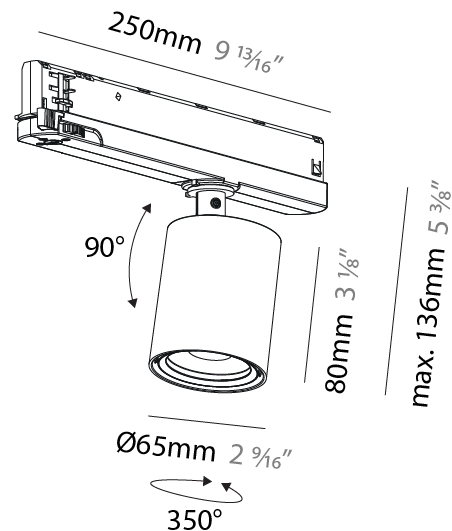

GENERAL

Series: Centriq
Subseries: Centriq In
Brand: Prolicht
Division: Architectural
Mounting Type: Track
Mounting Location: Ceiling
Subcategory: Spots

PHYSICAL

Shape: Cylinder
Diameter (mm): 65
Diameter (in): 2 ⁹/₁₆
Length (mm): 250
Length (in): 9 ¹³/₁₆
Height (mm): 136
Height (in): 5 ³/₈
Light Distribution: Adjustable / Direct
Weight (kg): 0.6
Fixture Finish: SSR / BKV / CWI / CRY / HAB / LAG / UFT / ITA / RUA / RUR / MIC / FTG / MYG / TWT / LOD / PUS / FRO / FUP / KIA / POP / BLS / SPG / MEY / GOH / GUM / CHC / COM / ABZ / JAG / OBR / MOS / ROR
Holder Finish: WHI / BLK
Accent Finish: SSR / BKV / CWI / CRY / HAB / LAG / UFT / ITA / RUA / RUR / MIC / FTG / MYG / TWT / LOD / PUS / FRO / FUP / KIA / POP / BLS / SPG / MEY / GOH / GUM / CHC / COM / ABZ / JAG
Fixture Material: Aluminum

ELECTRICAL

Lamp Type: LED (Zhaga Standard)
Input Wattage (W): 20
Total Output Wattage (W): 18.1
Dimming: Non-Dimmable / 0-10V Dimming
Driver Included: Yes
Driver Location: Integrated
Driver Type: Constant Current - 120Vac
Driver Class: Class 2
Input Voltage (V): 120

LED

Number of LEDs: 1
Color Temperature (°K): 2700 / 3000 / 3500 / 4000
Max. Delivered Lumen (lm): 1362 / 1467 / 1526 / 1557
Nominal Lumen (lm): 1672 / 1800 / 1872 / 1910
CRI: >90 CRI
Lamp Life (hrs): 50000

OPTICAL

Beam Angle: 12
Adjustability: Rotational 360°; Tilt 90° (±45°)

RATINGS AND CERTIFICATIONS

Certified By: Certified for North American Standards
IP rating: IP20