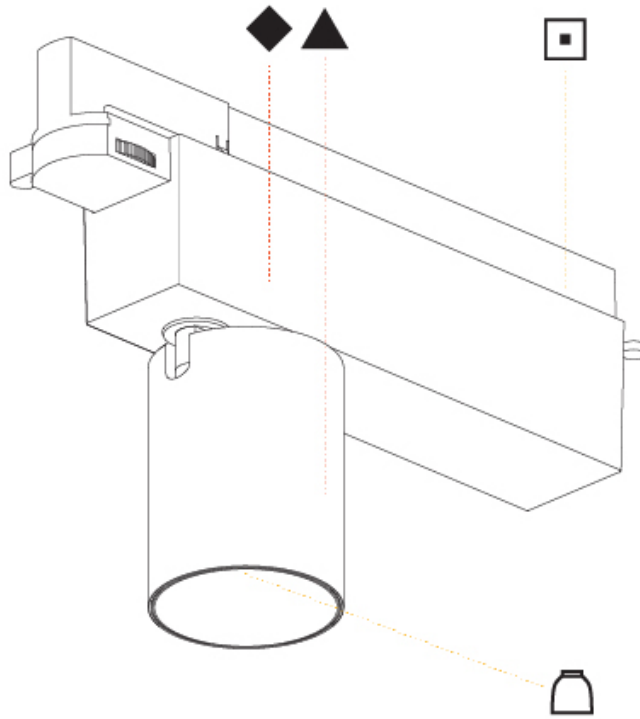

CENTRIQ 60 TRACK

A3T033-

PROJECT

TYPE

SPECIFIER

QUANTITY

DATE

A